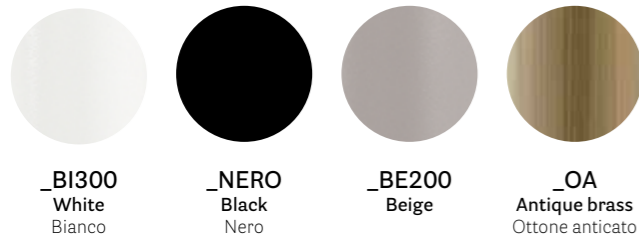

FINISHES / FINITURE

steel base / base in acciaio

electrical features / caratteristiche elettriche

- L001ST Light: MAX 1X100W E27 220-240V 50-60 Hz IP20 Class II

Light bulb included / Lampadina inclusa

CERTIFICATES / CERTIFICAZIONI

EN60598-2-4:1997 used in compliance with EN 60598-1:2008+A11:2009 (test report N°0087CE10)
EN60598-2-4:1997 used in conjunction with EN 60598-1:2008+A11:2009 (test report N°0087CE10)