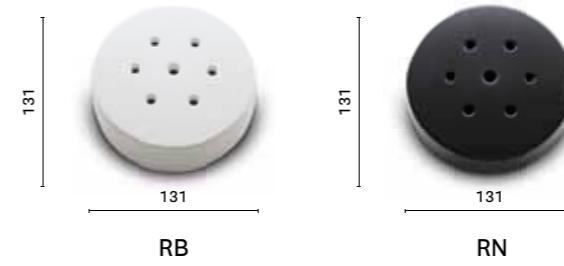

Suspension lamp with two polycarbonate diffusers

L001SW/BA* (B+A)

Suspension lamp with two polycarbonate diffusers

*Inner diffuser = colour BI only / Diffusore interno = solo colore BI

ceiling rose / rosone