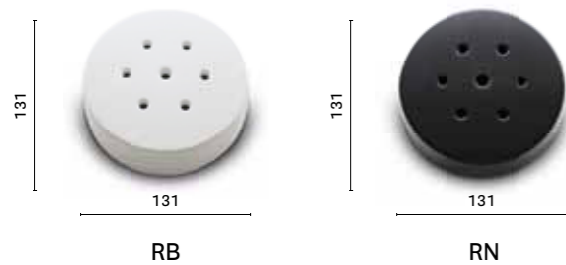

SIZES / DIMENSIONI

L004S/A

Polycarbonate diffuser,
white ceiling rose transparent cable

L004SW/A

Polycarbonate diffuser,
black ceiling rose and cable

FINISHES / FINITURE

ceiling rose / rosone

electrical features / caratteristiche elettriche