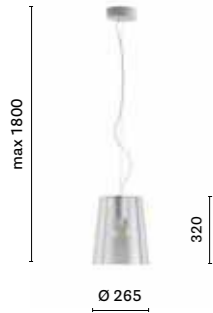

L001S/A

Suspension lamp with polycarbonate diffuser