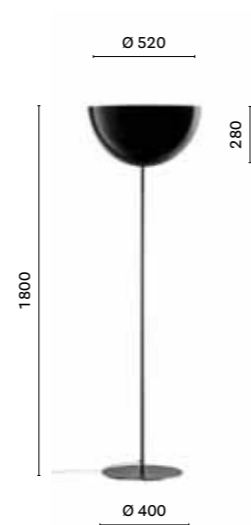

SIZES / DIMENSIONI

L002T/BA

Polycarbonate diffusers, steel frame

L002ST/BA

Two polycarbonate diffusers, steel frame

FINISHES / FINITURE

polycarbonate diffuser / diffusore in policarbonato

transparent / trasparente