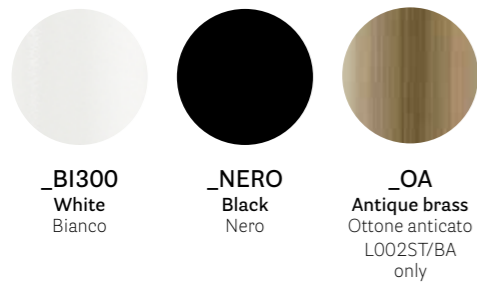

solid colour

soft-touch coated / verniciato finitura soft-touch

FINISHES / FINITURE

steel base / base in acciaio

electrical features / caratteristiche elettriche

- Light L002T: MAX 1X100W E27 220-240V 50-60 Hz IP20 Class II
Light bulb excluded / Lampadina esclusa
- Light L002ST: MAX 1X100W E27 220-240V 50-60 Hz IP20 Class II
Light bulb included / Lampadina inclusa