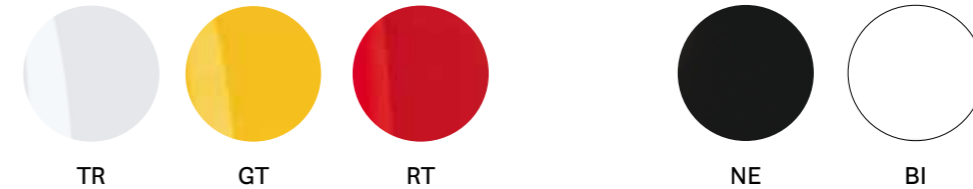

FINISHES / FINITURE

polycarbonate diffuser / diffusore in policarbonato

transparent / trasparente

solid colour

soft-touch coated / verniciato finitura soft-touch