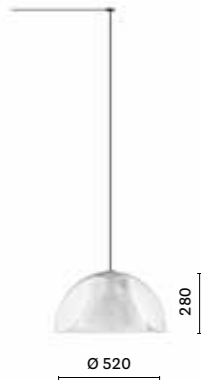

Suspension lamp with two polycarbonate diffusers, cable length 3000, 6000, 8000 mm, with 2, 4, 5 cable clamp

Inner diffuser = colour BI only / Diffusore interno = solo colore BI

FINISHES / FINITURE

cable clamp / fissacavo