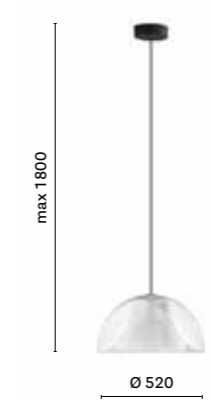

L002SW/BA

Suspension lamp with two polycarbonate diffusers

Inner diffuser = colour BI only / Diffusore interno = solo colore BI