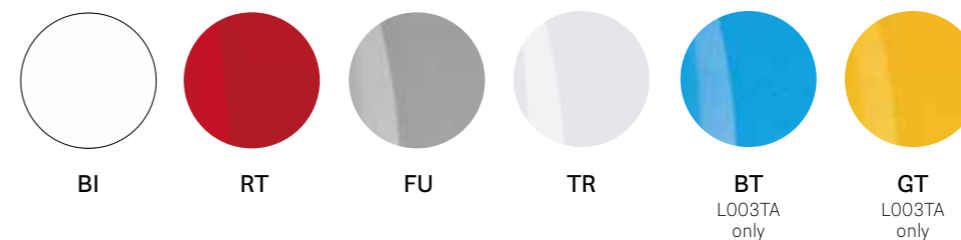

SIZES / DIMENSIONI

L003TA

Polycarbonate lighting

L003TB

Polycarbonate lighting

FINISHES / FINITURE

polycarbonate / policarbonato

cable / cavo