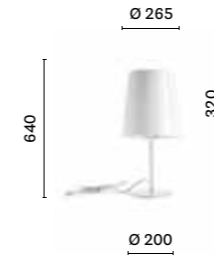

SIZES / DIMENSIONI

L001TA/A

Table lamp, steel frame, polycarbonate diffuser