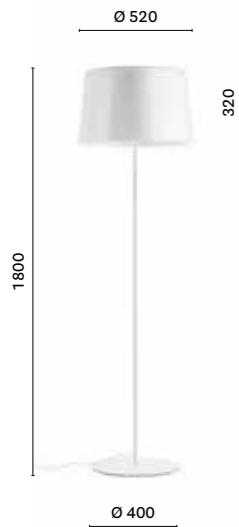

SIZES / DIMENSIONI

L001ST/B

Floor lamp, steel frame, polycarbonate diffuser