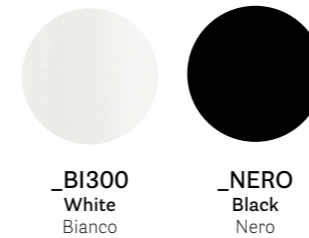

SIZES / DIMENSIONI

L001ST/B

Floor lamp, steel frame, polycarbonate diffuser

L001ST/BA* (B+A)

Floor lamp, steel frame, two polycarbonate diffusers

*Inner diffuser = colour BI only
Diffusore interno = solo colore BI

FINISHES / FINITURE

steel base / base in acciaio

electrical features / caratteristiche elettriche

- L001ST Light: MAX 1X100W E27 220-240V 50-60 Hz IP20 Class II

Light bulb included / Lampadina inclusa

CERTIFICATES / CERTIFICAZIONI

EN60598-2-4:1997 used in compliance with EN 60598-1:2008+A11:2009 (test report N°0087CE10)
EN60598-2-4:1997 used in conjunction with EN 60598-1:2008+A11:2009 (test report N°0087CE10)

SIZES / DIMENSIONI

L001T/B

Floor lamp version with a steel base, polycarbonate diffuser, foot pedal to switch on

L001T/BA* (B+A)

Floor lamp version with a steel base, two polycarbonate diffusers, foot pedal to switch on

*Inner diffuser = colour BI only
Diffusore interno = solo colore BI

FINISHES / FINITURE

steel base / base in acciaio

electrical features / caratteristiche elettriche

- L001T Light: MAX 1X100W E27 220-240V 50-60 Hz IP20 Class I

Light bulb excluded / Lampadina esclusa

CERTIFICATES / CERTIFICAZIONI

EN60598-2-4:1997 used in compliance with EN 60598-1:2008 (test report N°0285CE09)
EN60598-2-4:1997 usato in conformità con EN 60598-1:2008 (test report N°0285CE09)