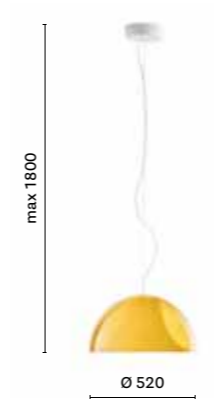

SIZES / DIMENSIONI

L002S/BA

Suspension lamp with two polycarbonate diffusers