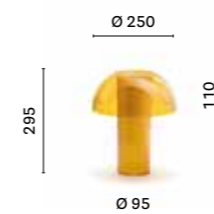

SIZES / DIMENSIONI

L003TA

Polycarbonate lighting