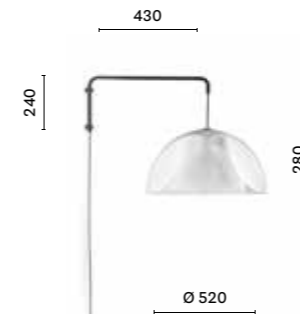

SIZES / DIMENSIONI

L002CW/BA_3, 6, 8

Suspension lamp with two polycarbonate diffusers, cable length 3000, 6000, 8000 mm, with 2, 4, 5 cable clamp

Inner diffuser = colour BI only / Diffusore interno = solo colore BI

FINISHES / FINITURE

cable clamp / fissacavo

NEF
Matt black
Nero opaco

electrical features / caratteristiche elettriche

- Light L002CW: MAX 1x23W E27 220-240V 50-60Hz IP20 Class II

Light bulb excluded / Lampadina esclusa

CERTIFICATES / CERTIFICAZIONI

L002CW
EN60598-2-1:1989 used in compliance with EN 60598-1:2008 (test report N°0262CE12)
EN60598-2-1:1989 usato in conformità con EN 60598-1:2008 (test report 0262CE12)

SIZES / DIMENSIONI

L002W40/BA

Wall lamp with visible black cable and steel frame in matt finish, two polycarbonate diffusers

L002W90/BA

Wall lamp with visible black cable and steel frame in matt finish, two polycarbonate diffusers

Inner diffuser = colour BI only / Diffusore interno = solo colore BI

FINISHES / FINITURE

cable clamp / fissacavo

NEF
Matt black
Nero opaco

steel frame / struttura in acciaio

NEF
Matt black
Nero opaco

_OA
Antique brass
Ottone anticato

electrical features / caratteristiche elettriche

- Light L002W: MAX 1X23W E27 220-240V 50-60 Hz IP20 Class II

Light bulb excluded / Lampadina esclusa

CERTIFICATES / CERTIFICAZIONI

EN60598-2-1:1989 used in compliance with EN 60598-1:2008 (test report N°0262CE12)
EN60598-2-1:1989 usato in conformità con EN 60598-1:2008 (test report 0262CE12)