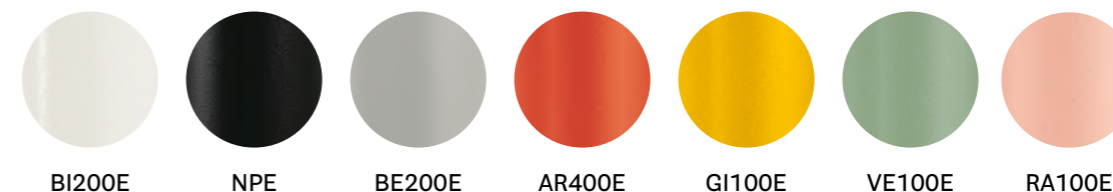

Wireless polypropylene and aluminium lighting

1799_MGN_10

Magnet kit, suitable for items 1799 and 1799/50

FINISHES / FINITURE

polypropylene and aluminium / polipropilene e alluminio

electrical features / caratteristiche elettriche