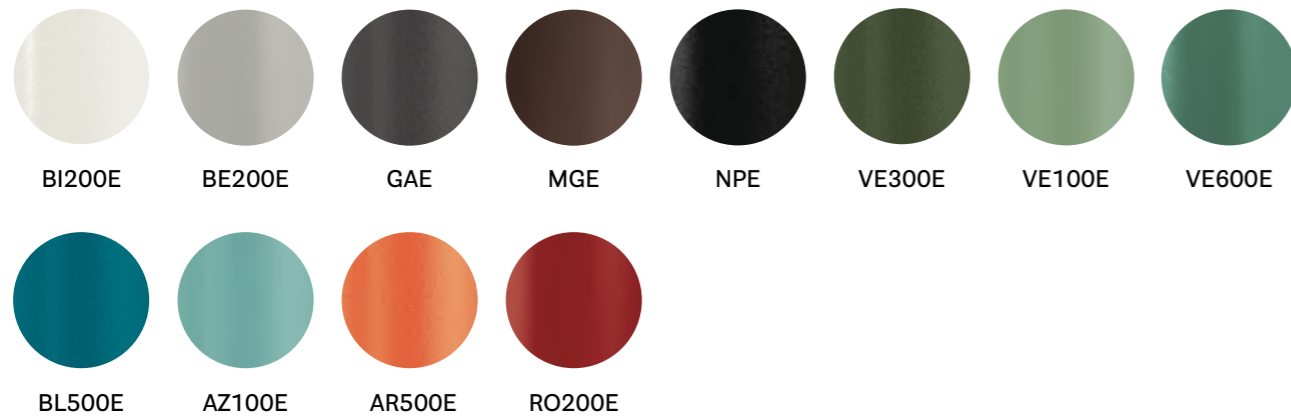

SIZES / DIMENSIONI

mm - in

3715

Aluminium armchair

3715.5

Upholstered seat cushion only
WIDTH: 500 - 19.7

3715.20

Upholstered seat and back cushions only

FINISHES / FINITURE

aluminium / alluminio

fabrics / tessuti

→ see page 367
vedi pagina 367

CERTIFICATES / CERTIFICAZIONI

According to EN 16139:2013 level 2, extreme
EN di riferimento 16139:2013 livello 2, estremo