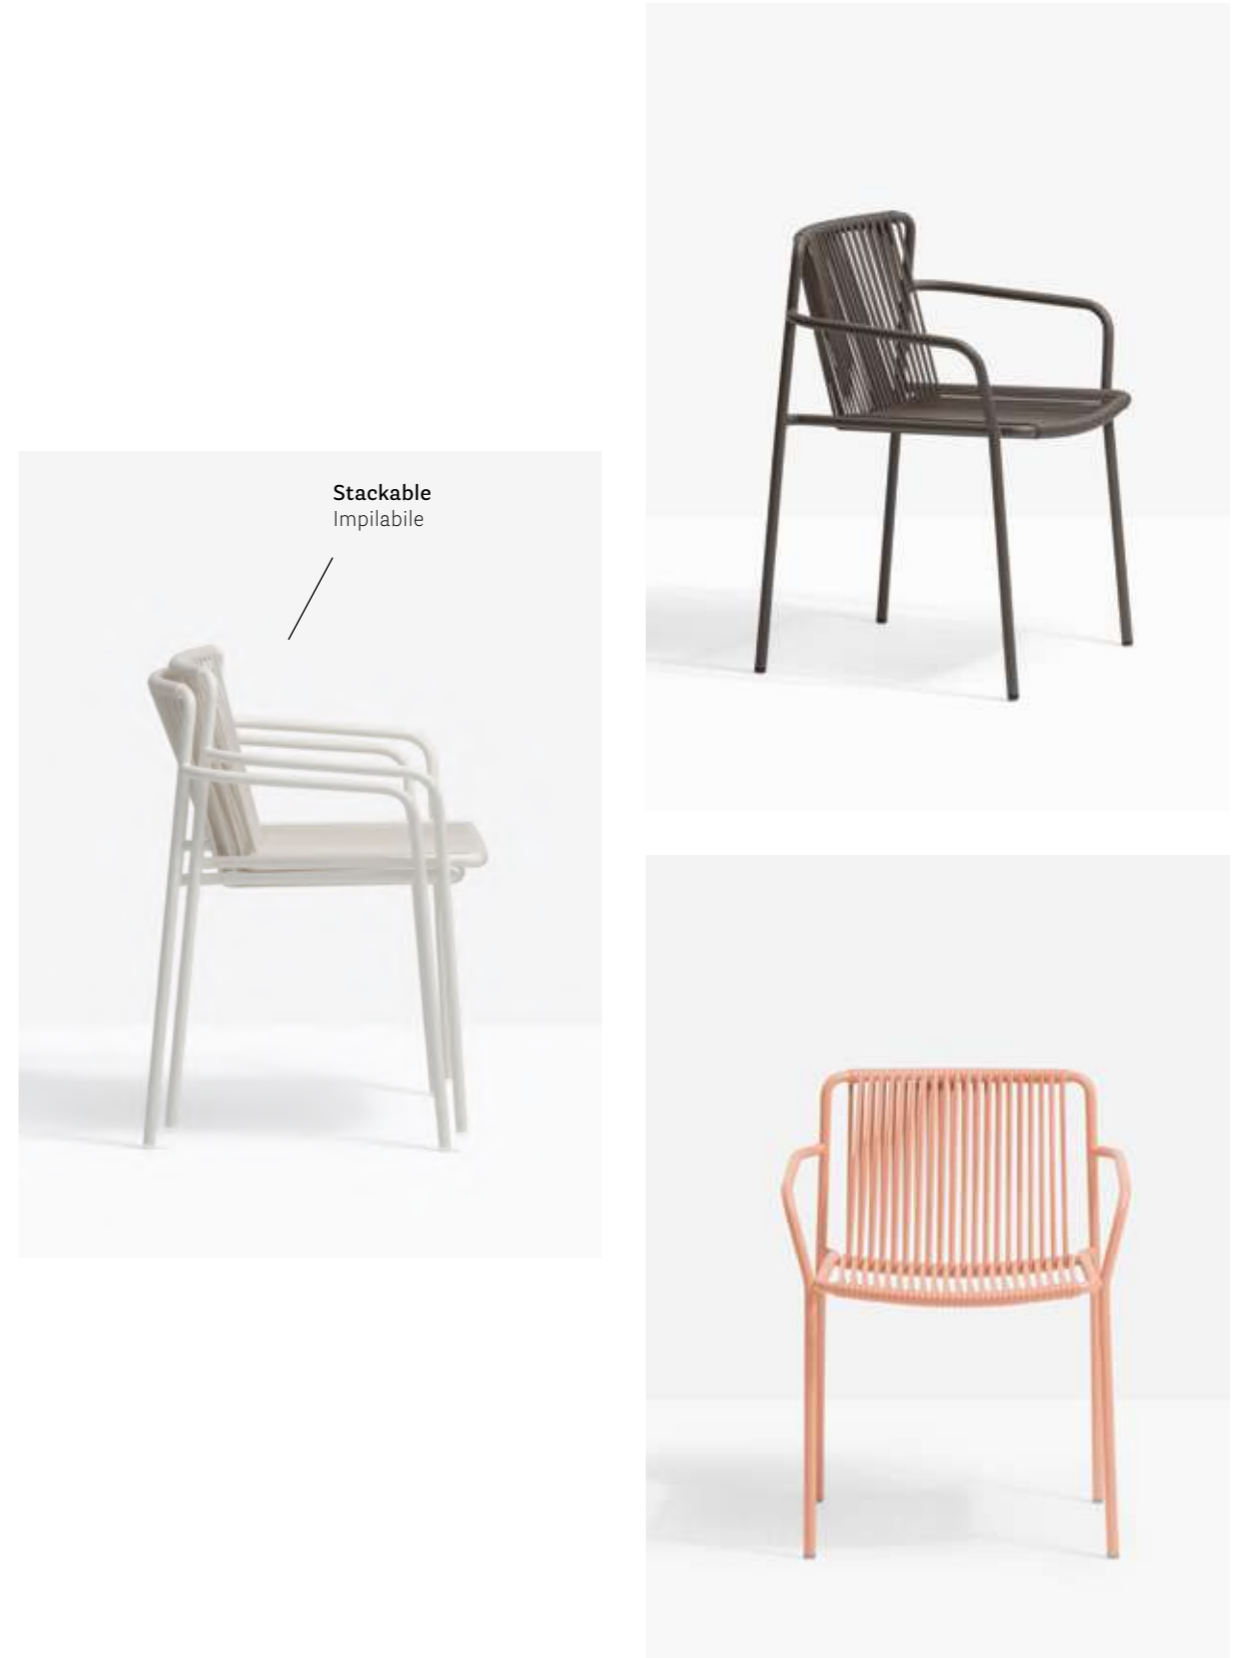

Fasten your seat, belt!

DESIGN
CMP Design, 2018

EN — Tribeca takes us back in time with a modern reinterpretation of classic Sixties patio chairs made from steel and woven cord. A true icon, revisited with new materials: a solid tubular frame, combined with the elasticity of a profile in vertically-woven plastic material.

LIVING

Armchair poltrona Tribeca

SIDE CHAIR - ARMCHAIR

SIDE CHAIR

ARMCHAIR

ARMCHAIR

ARMCHAIR

The PVC profile is durable,
colourful and easy to clean
Il profilo in PVC è durevole,
colorato e facile da pulire