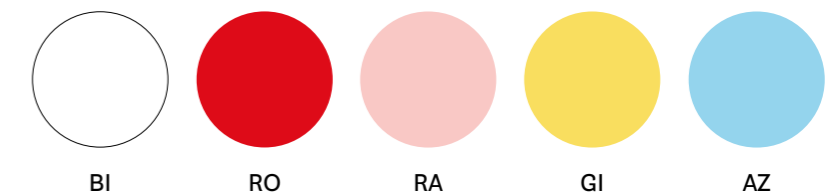

polypropylene / polipropilene (Snow junior chair)