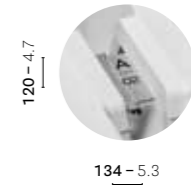

SIZES / DIMENSIONI

mm - in

370

Chair, polypropylene shell,
aluminium frame

370/CL1

Chair, polypropylene shell, aluminium
frame, fire-retardant grade

370/G

Aluminium linking device