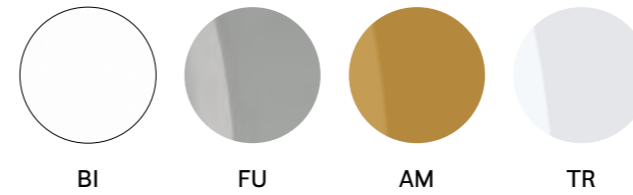

HOSPITALITY

Armchair poltrona Gossip
Table tavolo Bold

ARMCHAIR

SIZES / DIMENSIONI

620

Polycarbonate armchair

FINISHES / FINITURE

polycarbonate / policarbonato