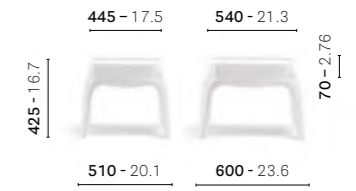

662

Methacrylate tray only