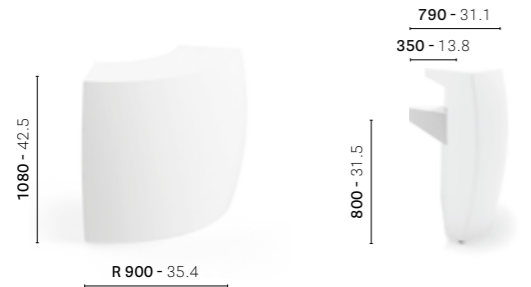

IGLC_CORNER

Corner module in polyethylene with stainless steel top