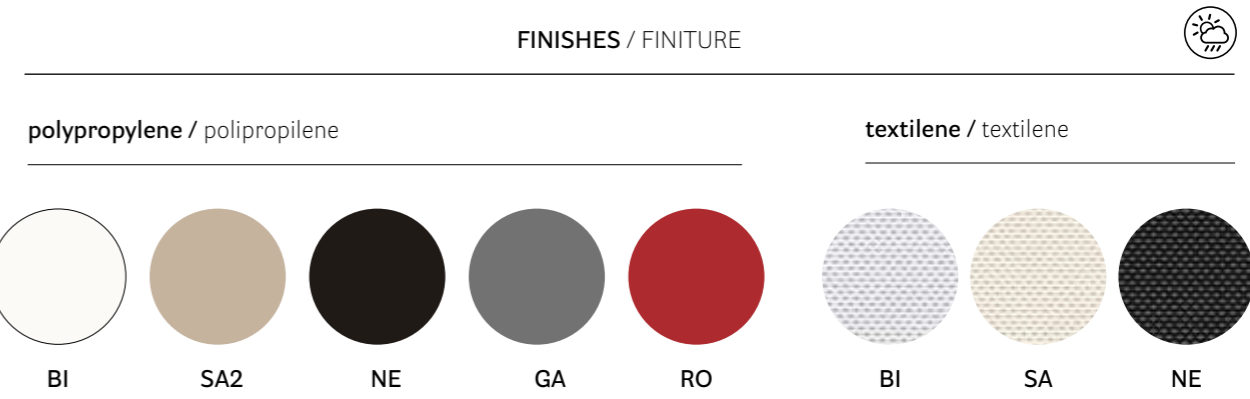

SIZES / DIMENSIONI

mm - in

FINISHES / FINITURE

polypropylene / polipropilene

textilene / textilene