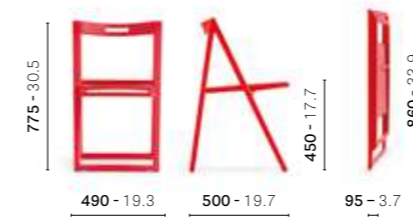

CHAIR

Made of polypropylene
charged with glass fiber
Realizzata interamente
in polipropilene caricato
fibra di vetro

460

CHAIR

LIVING

460

Polypropylene chair

FINISHES / FINITURE