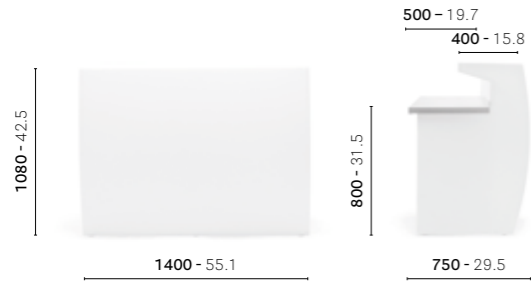

Settepertredici at Best Western Brescia Est

Brescia, Italy

Project: Outdoor
Products: Happy Apple lighting,
Host Lounge modular seating,
Igloo bar counter, Rubik barstool

IGL_BI/RIP_BI

Linear module in polyethylene with stainless steel top