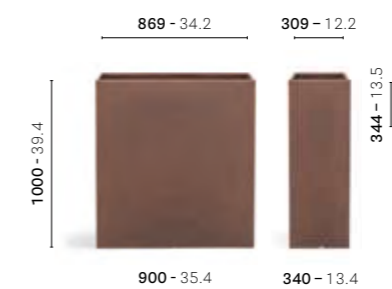

KADO2
Polyethylene pot