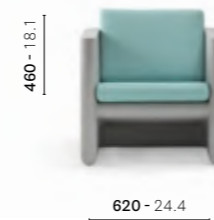

LOUNGE ARMCHAIR

LOUNGE ARMCHAIR

LOUNGE ARMCHAIR

Seat height
cushion included
Altezza seduta
incluso cuscino
450 mm

625 + 625.10 + 625.30

SOFA

Two-seater sofa
Divano a due posti
1500x800 mm

626 + 626.10 + 625.20

625

Polyethylene lounge armchair

626

Polyethylene two seats sofa

625.10

Set of cushions for seat and back
WIDTH: 585 - 23.0

625.3

Cushion for seat only
WIDTH: 585 - 23.0