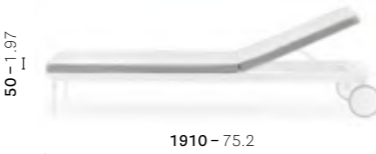

REVA_L.3

Cushion for sun lounger
WIDTH: 730 - 28.7