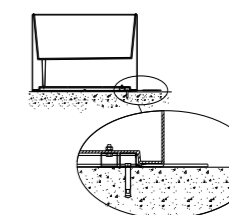

KADO_FIX
Floor fixing kit only