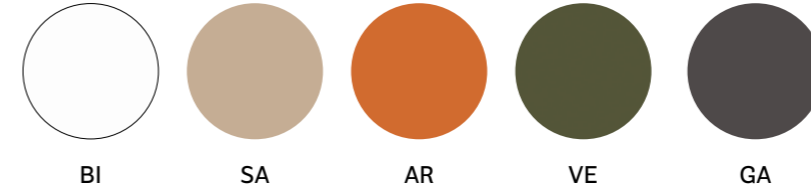

Polyethylene lounge armchair

631.3

Cushion for lounge armchair only
WIDTH: 515 - 20.3

636

Polyethylene sofa

636.3

Cushion for sofa only
WIDTH: 515 - 20.3

polypropylene / polipropilene (Plus armchair)