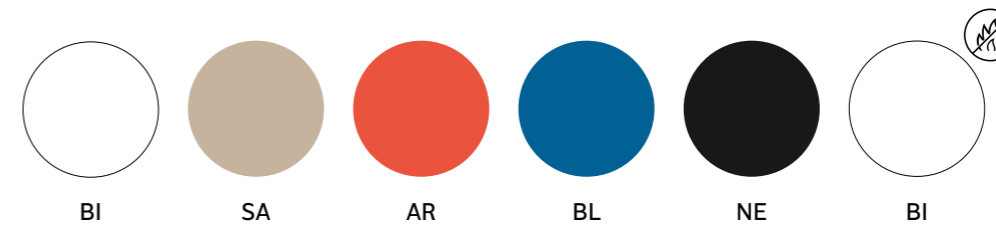

FINISHES / FINITURE

polypropylene / polipropilene

aluminium / alluminio

→ powder coated in the same colour of the shell see page 370

verniciato in tinta con la scocca vedi pagina 370

CERTIFICATES / CERTIFICAZIONI

According to EN 15373:2007 level 3, severe
EN di riferimento 15373:2007 livello 3, severo