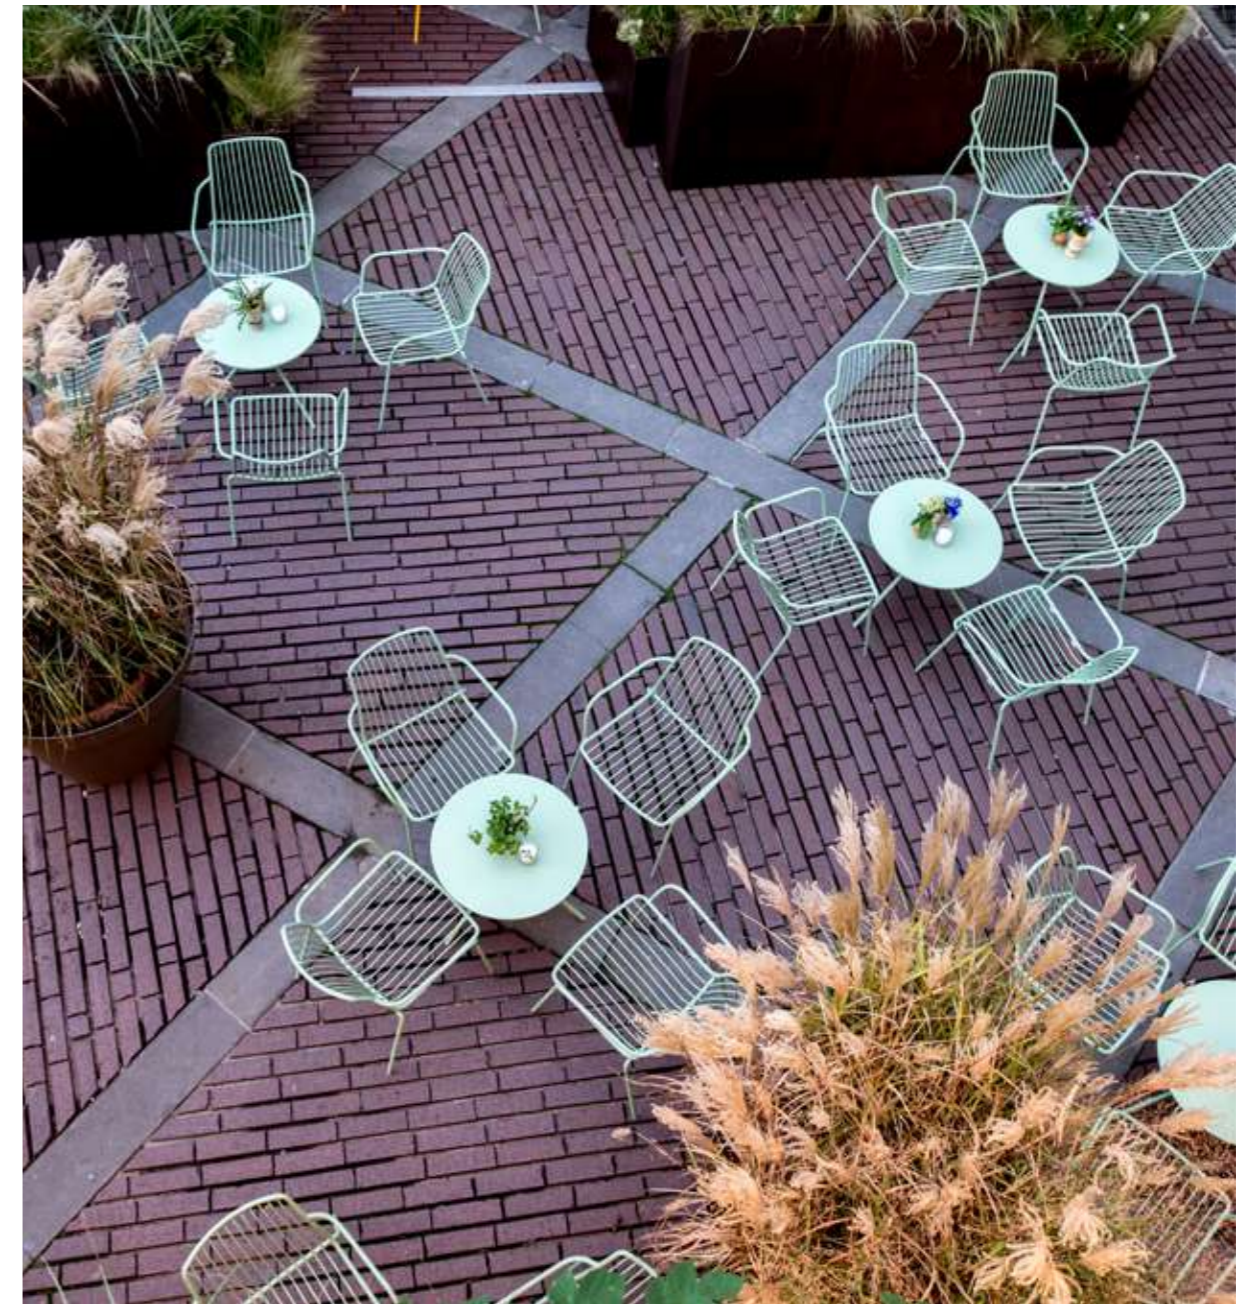

Green Design

Piazza Vecchia
Bergamo, Italy

Project: Temporary installation

Products: Nolita armchair and coffee table