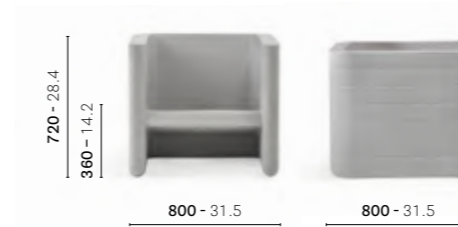

625

Polyethylene lounge armchair