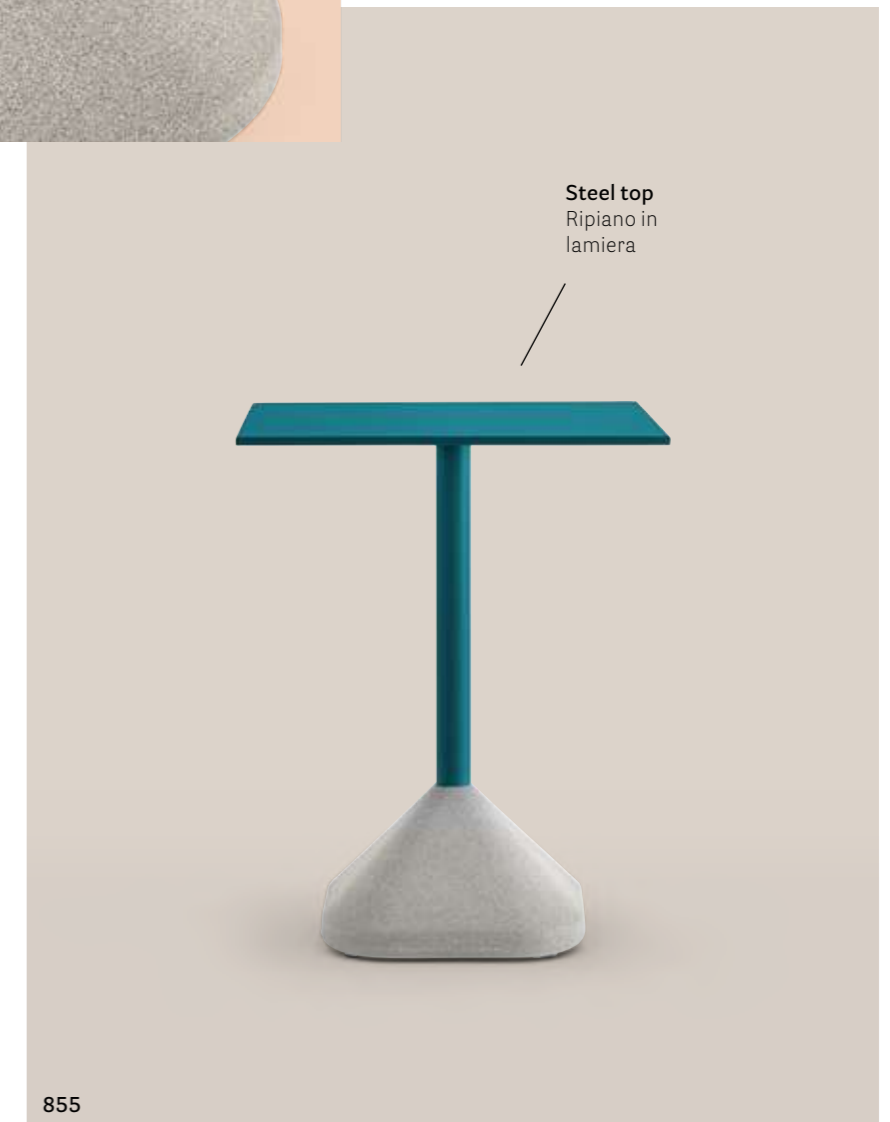

ARMCHAIR

ARMCHAIR

ARMCHAIR

Oro Bistrot at NH Collection Fori Imperiali

Rome, Italy

Project: Restaurant

Products: Intrigo armchair, Ypsilon table

Ezio Gritti