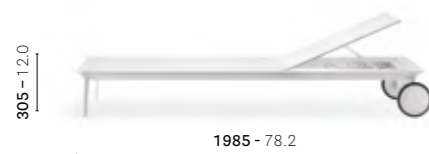

REVA_L

Sun lounger, aluminium frame and legs, rear castors
WIDTH: 770 - 30.3
BACKREST GRADES: 0°, 13°, 23°, 33°, 43°