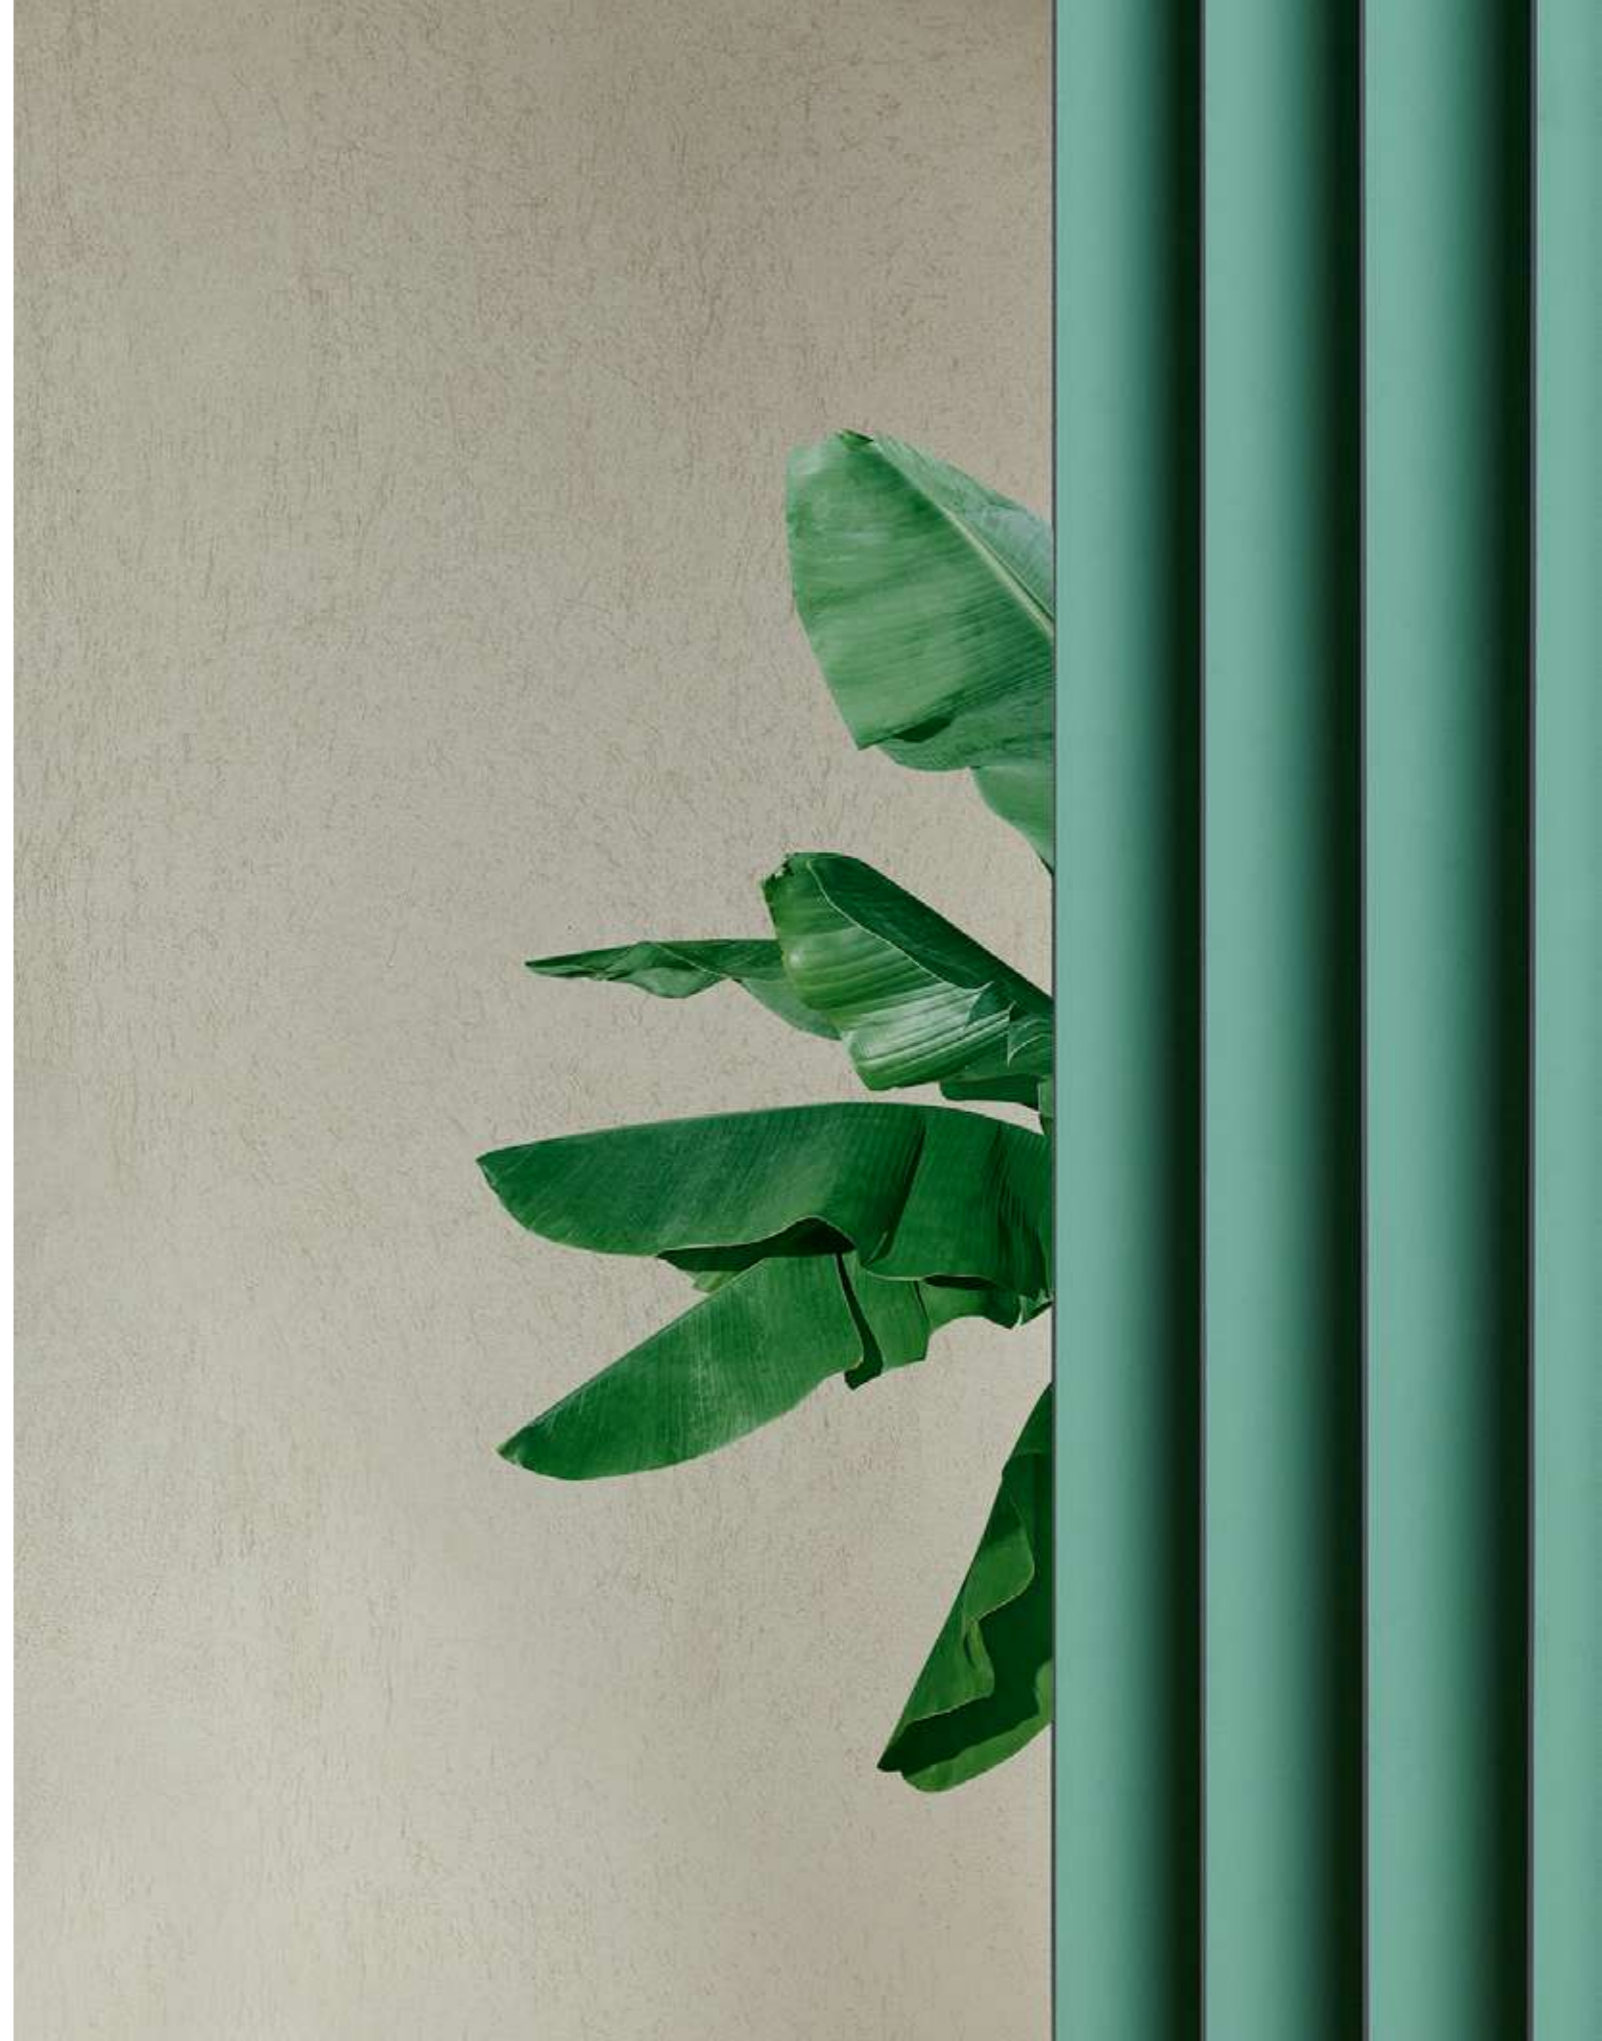

SIZES / DIMENSIONI

mm - in

3715

Aluminium armchair

3715.5

Upholstered seat cushion only
WIDTH: 500 - 19.7

3715.20

Upholstered seat and back cushions only

FINISHES / FINITURE

aluminium / alluminio

fabrics / tessuti

→ see page 367
vedi pagina 367

CERTIFICATES / CERTIFICAZIONI

According to EN 16139:2013 level 2, extreme
EN di riferimento 16139:2013 livello 2, estremo