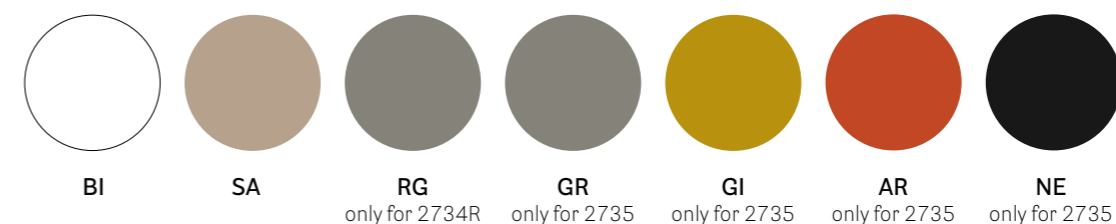

SIZES / DIMENSIONI

mm - in

2730

Side chair, technopolymer shell, steel tube frame

2735

Armchair, polypropylene shell, steel tube frame

2734

Armchair, polypropylene shell, steel tube frame

2734R

Armchair, recycled polypropylene shell, steel tube frame

FINISHES / FINITURE

polypropylene / polipropilene (Babila armchair and Babila XL)

technopolymer / tecnopolimero (Babila side chair)