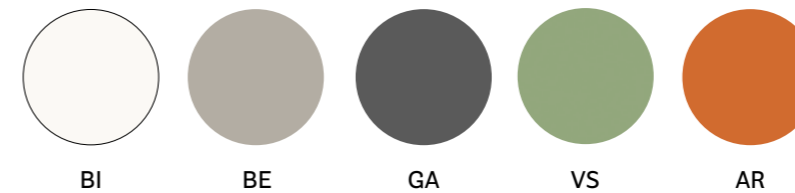

CERTIFICATES / CERTIFICAZIONI

According to EN 16139:2013 level 2, extreme
EN di riferimento 16139:2013 livello 2, estremo

For
310 - 315 - 316