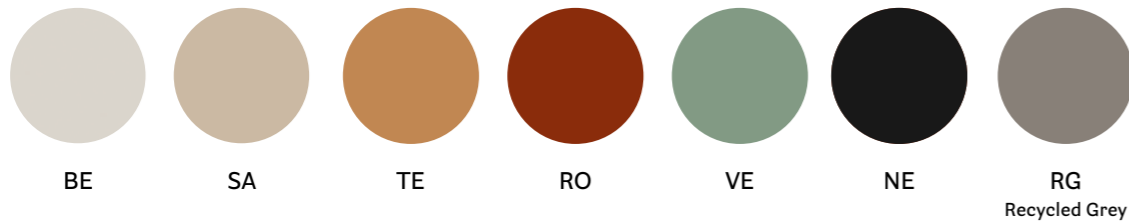

SIZES / DIMENSIONI

mm - in

3730

Polypropylene side chair

3730R

Recycled grey polypropylene side chair

Remind Pixel

Polypropylene pixel,
1 pack 300 pcs

3735

Polypropylene armchair

3735R

Recycled grey polypropylene armchair

FINISHES / FINITURE

polypropylene / polipropilene

CERTIFICATES / CERTIFICAZIONI

According to EN 16139:2013 level 2, extreme
EN di riferimento 16139:2013 livello 2, estremo

only for 3735
ANSI-BIFMA X5.1-2017/6
ANSI-BIFMA X5.1-2017/10
ANSI-BIFMA X5.1-2017/11
ANSI-BIFMA X5.1-2017/15