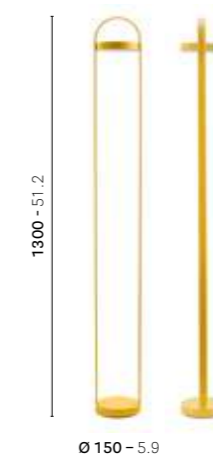

1799/130

Wireless polypropylene and aluminium lighting