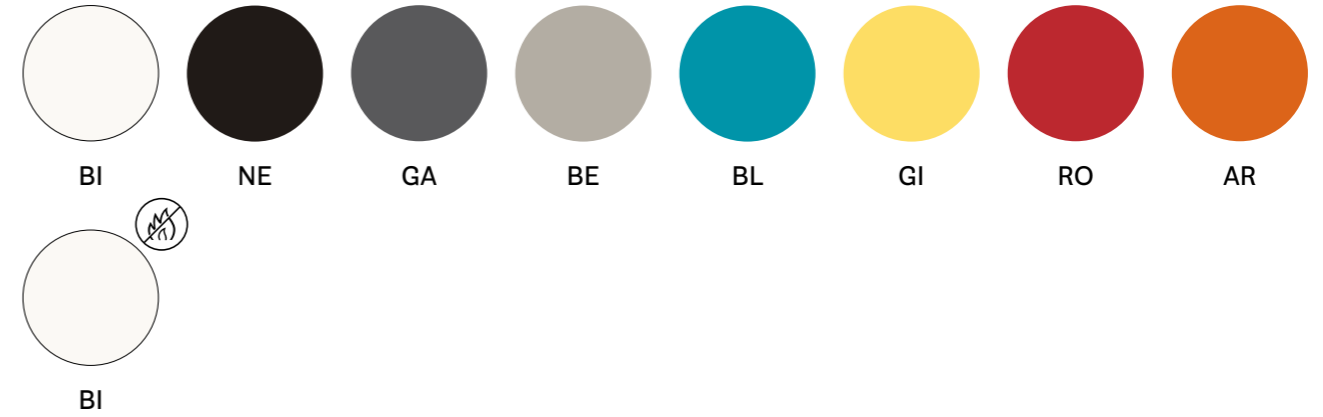

674
Polypropylene armchair, high back

675
Polypropylene armchair

675/CL1
Polypropylene armchair,
fire-retardant grade

677
Polypropylene barstool

678
Polypropylene barstool

polypropylene / polipropilene

AWARDS / PREMI