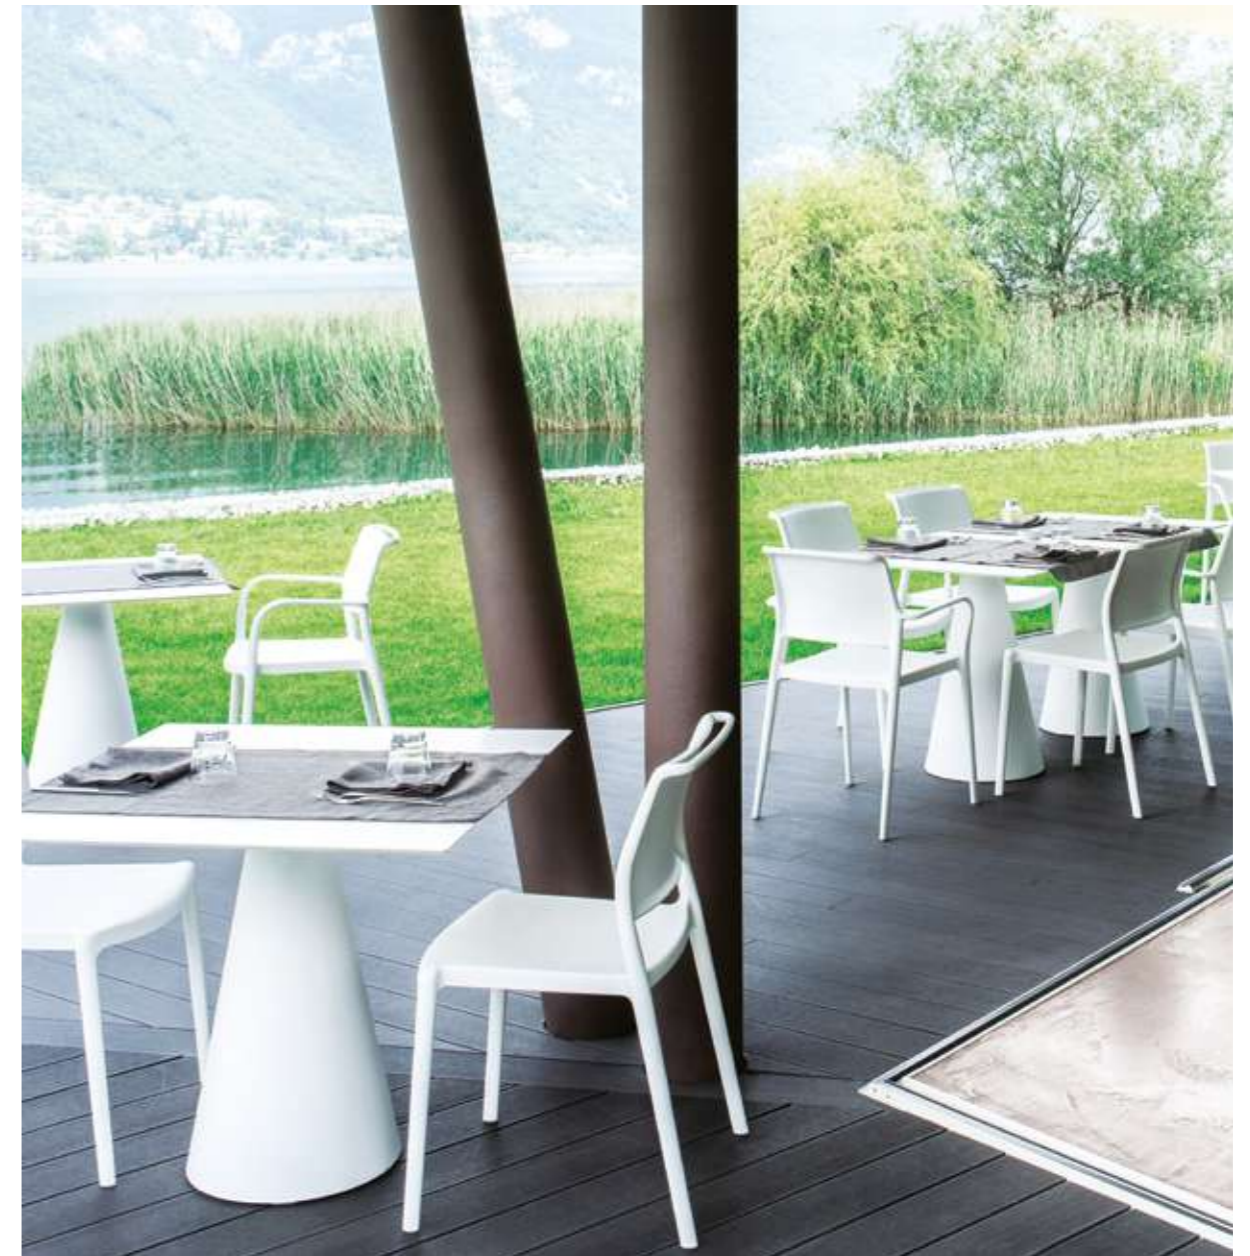

Green Design

Piazza Vecchia
Bergamo, Italy

Project: Temporary installation
Products: Ara Lounge armchair,
Ypsilon coffee table

Nò-Do

Paratico, Italy

Project: Restaurant
Products: Ara side chair
and armchair, Ikon table