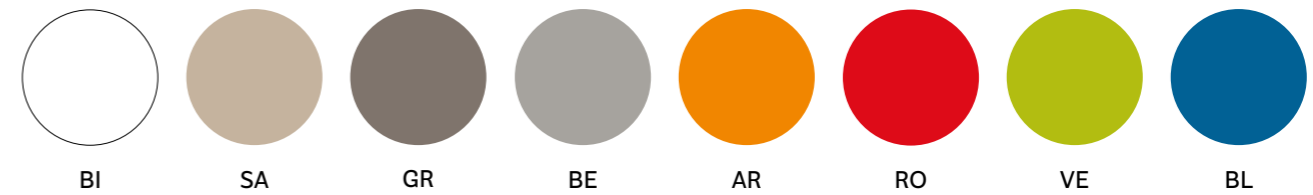

FINISHES / FINITURE

polypropylene / polipropilene (Snow chair)

polypropylene / polipropilene (Snow junior chair)