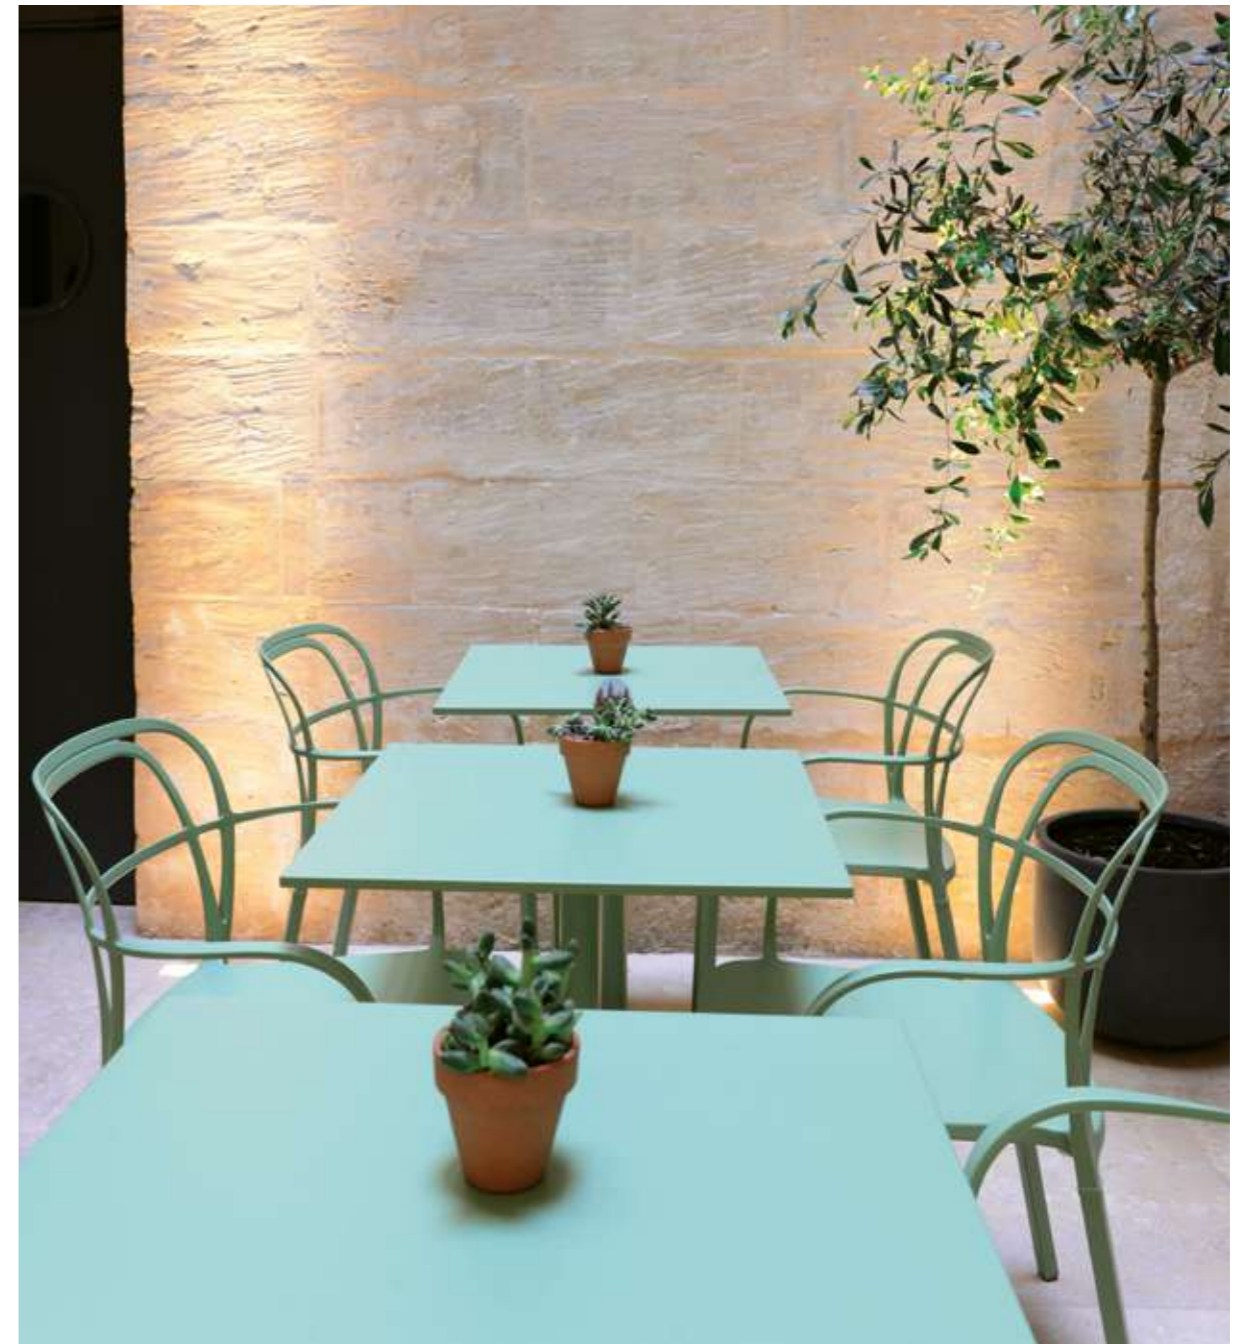

Bergamo, Italy

Project: Restaurant

Products: Fabbrico table,
Intrigo armchair, Kado pot

Merchants Suites

Valletta, Malta

Project: Hotel

Products: Intrigo armchair,
Laja table

SIZES / DIMENSIONI