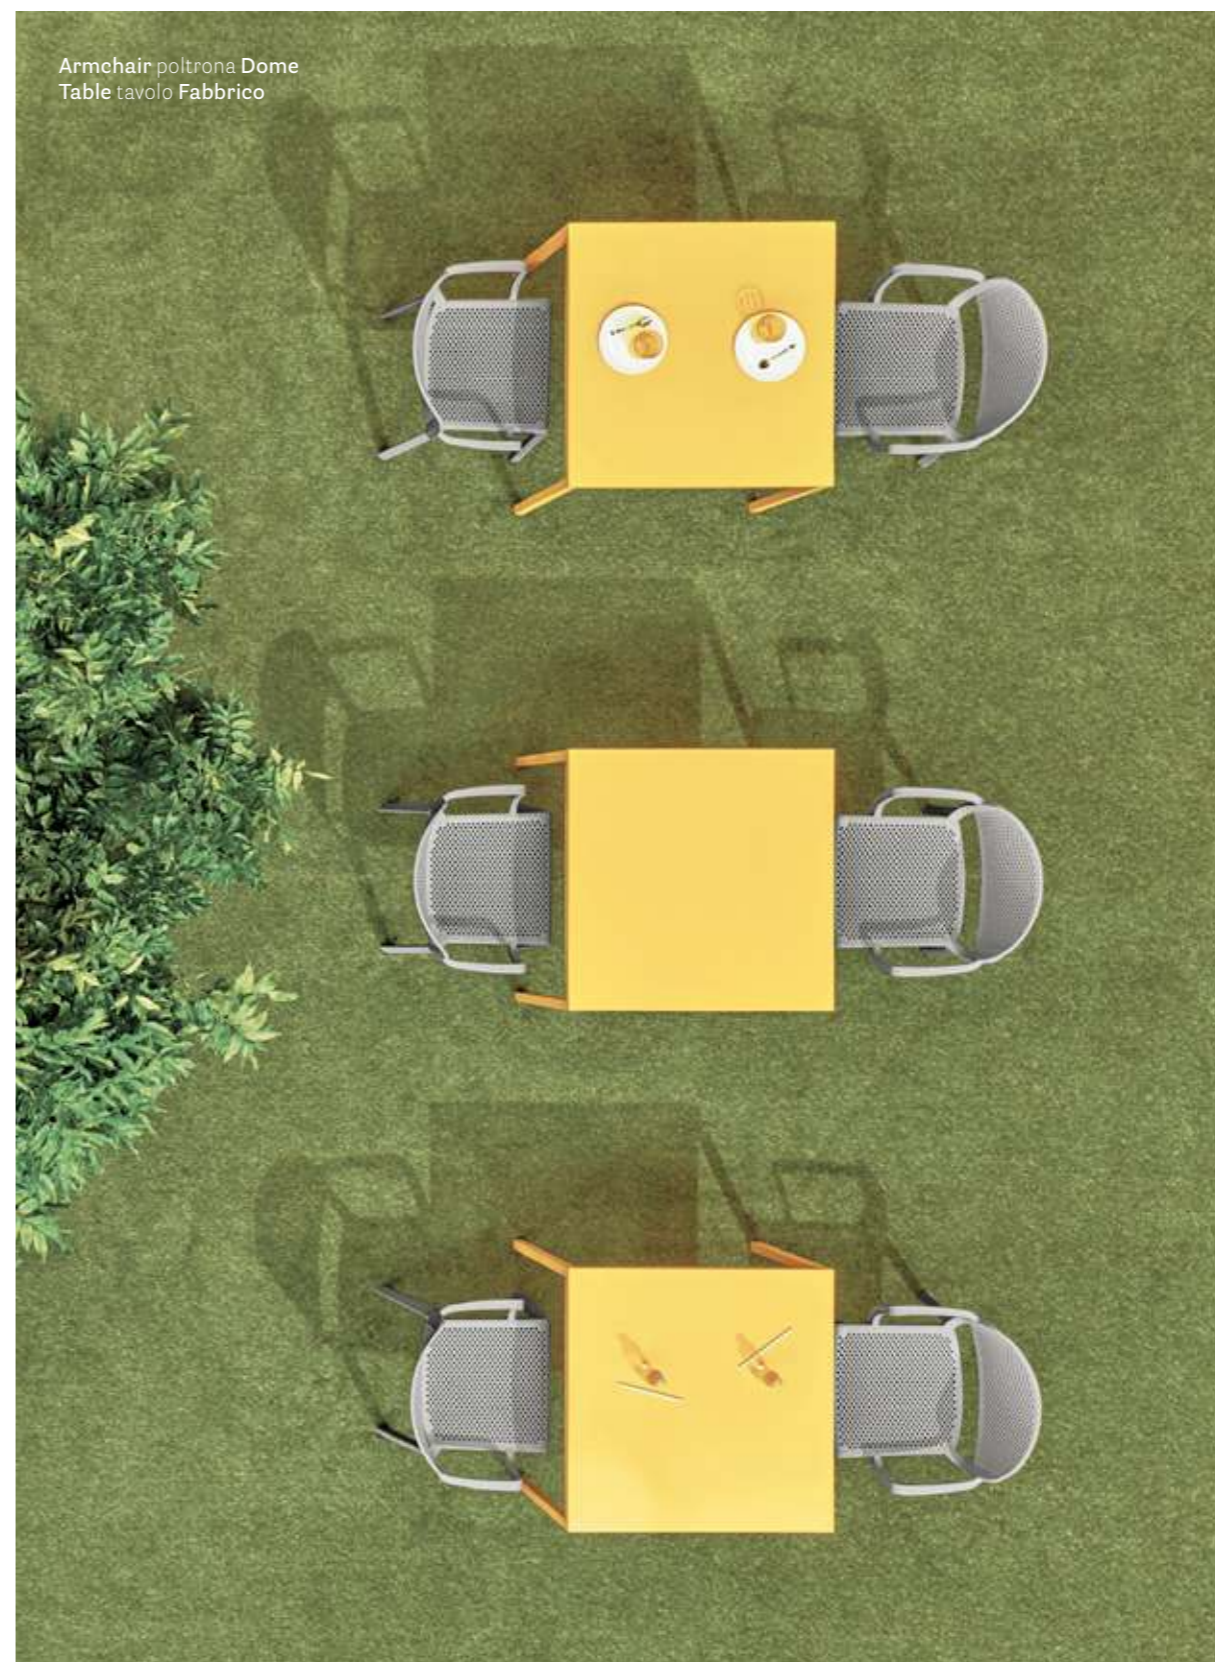

HOSPITALITY