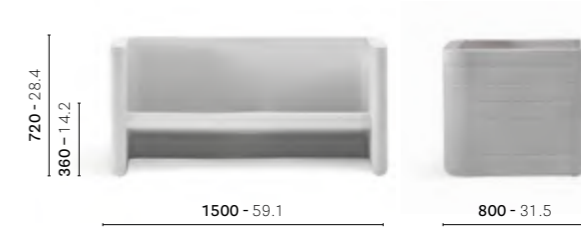

626

Polyethylene two seats sofa