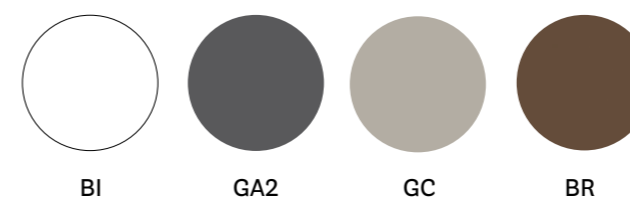

FINISHES / FINITURE

polyethylene / polietilene

electrical features / caratteristiche elettriche

- Light KADO_LUCE: MAX 1x23W E27 220-240V 50/60Hz IP44 Class I

CERTIFICATES / CERTIFICAZIONI

KADO_LUCE
EN60598-2-4:1997 used in compliance with EN 60598-1:2008+A11:2009 (test report N°0286CE09)
EN60598-2-4:1997 usato in conformità con EN 60598-1:2008+A11:2009 (test report 0286CE09)