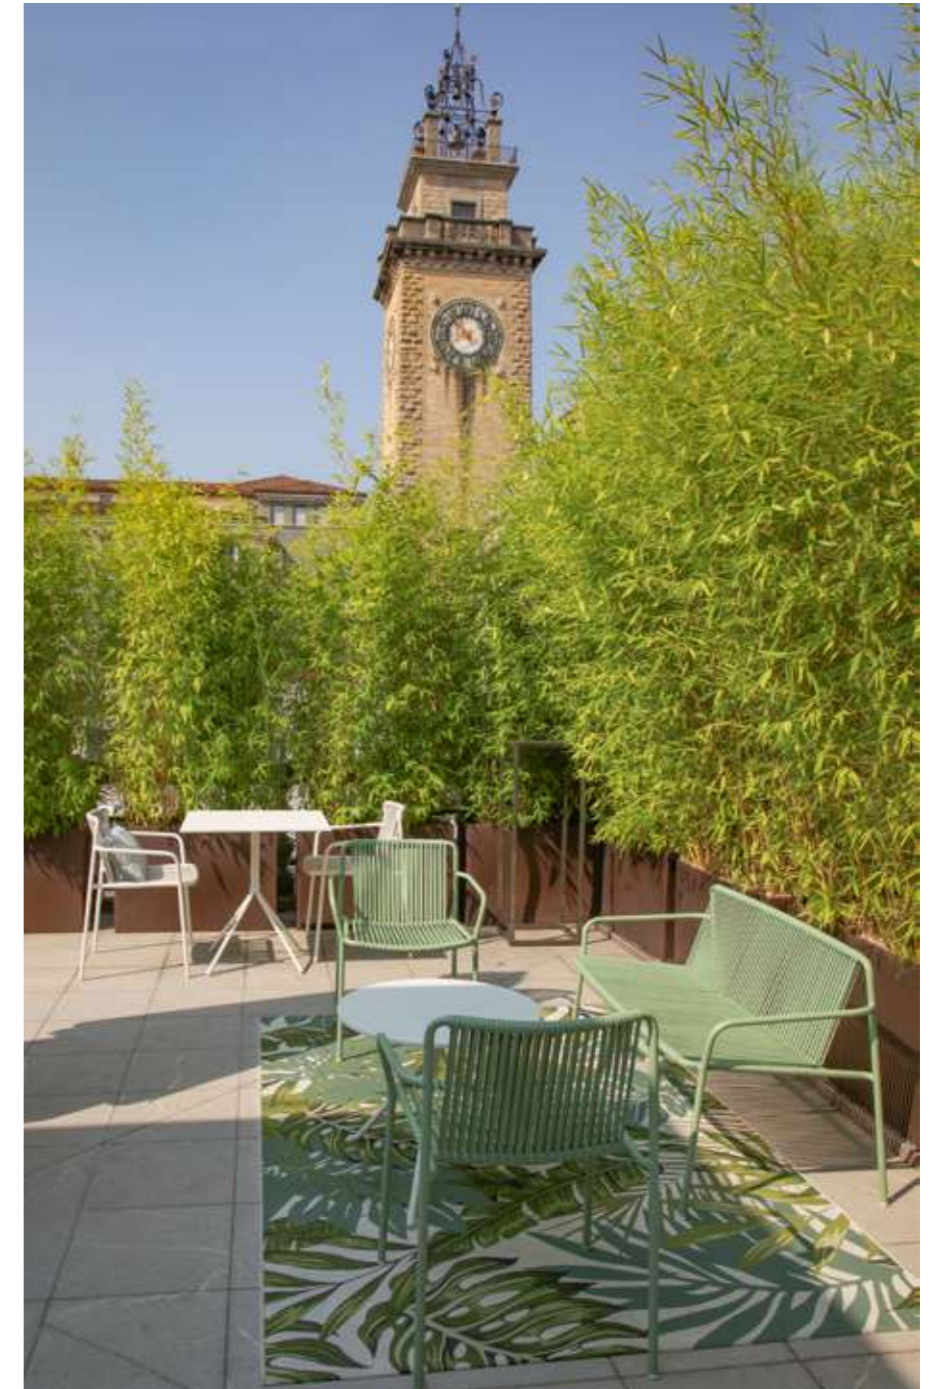

Saraceno Restaurant

Bergamo, Italy

Project:
Café & Restaurant

Products: Tribeca
armchair and sofa,
Nolita table
and coffee table