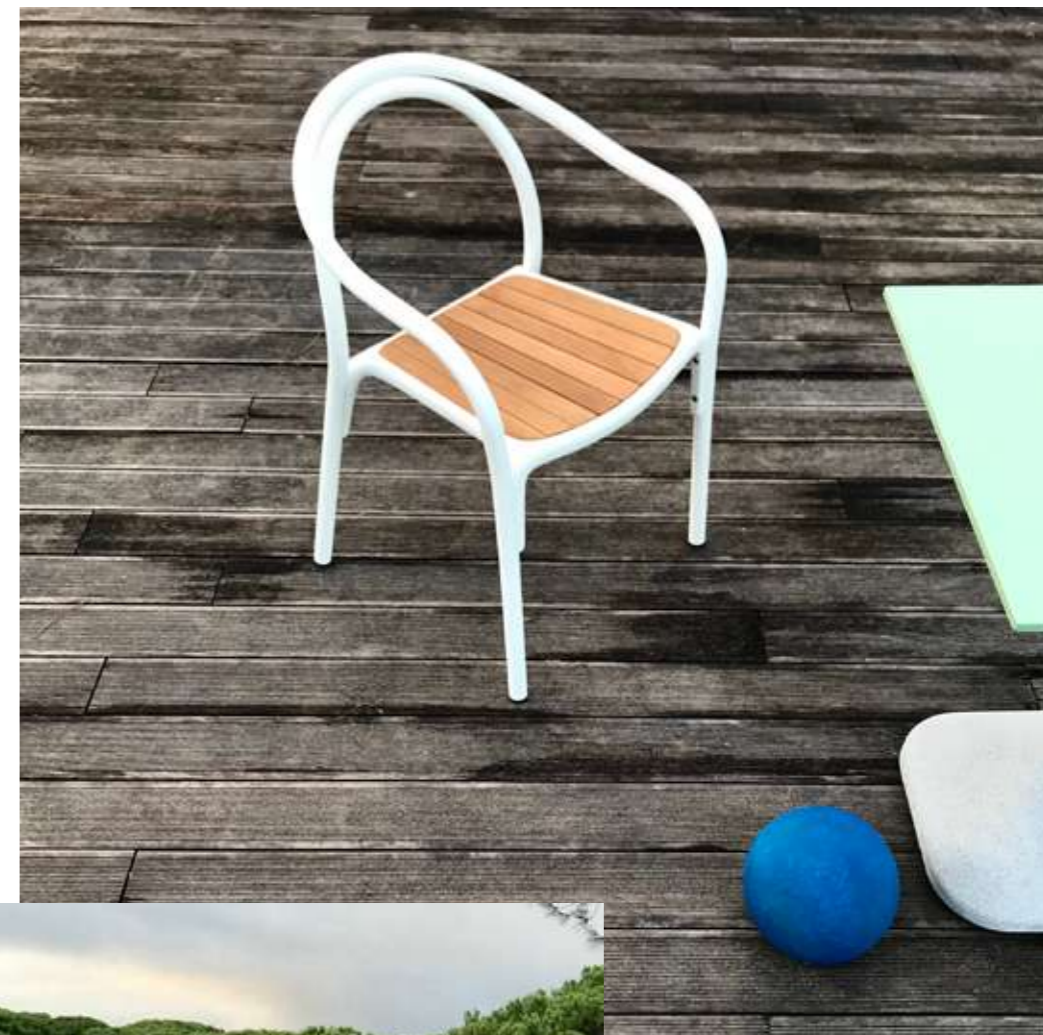

Soul

Pure creativity

DESIGN
Eugeni Quitllet, 2018

EN — The concept of Soul stems from the idea of creating a chair using a blend of age-old methods and cutting-edge techniques. Its ash structure has a minimalistic, flowing silhouette, characterized by a harmonious interplay of curves and lines. The outdoor version made of aluminium, with a seat in teak slats, ensures strength and lightness.

IT — La poltrona Soul nasce dal desiderio di creare una seduta ricorrendo a metodi tradizionali e sfruttando al tempo stesso la tecnologia. Linee sinuose caratterizzano una struttura in frassino resa dinamica e di carattere grazie al gioco armonico di curvature e dolci inclinazioni. La versione outdoor realizzata in alluminio, con sedile con doghe in teak sagomate, garantisce resistenza e leggerezza.

ARMCHAIR