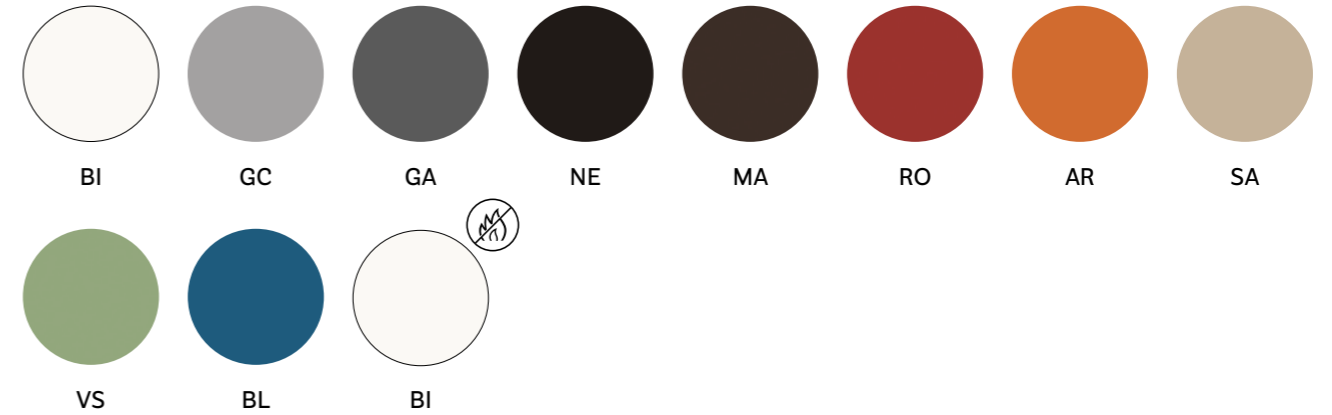

SIZES / DIMENSIONI

mm - in

310

Polypropylene side chair

310/CL1

Polypropylene side chair,
fire-retardant grade

315

Polypropylene armchair

315/CL1

Polypropylene armchair,
fire-retardant grade

316

Polypropylene lounge armchair

AWARDS / PREMI

German
Design Award
SPECIAL
MENTION 2015

reddot design award
winner 2013

FINISHES / FINITURE

polypropylene / polipropilene (Ara side chair and armchair)

polypropylene / polipropilene (Ara lounge armchair)