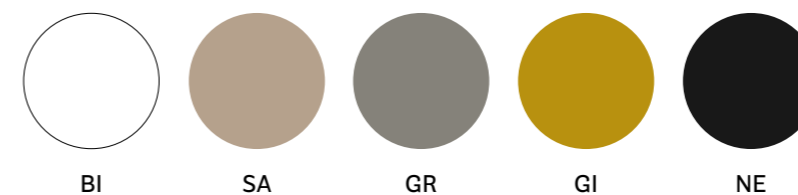

Armchair, recycled polypropylene shell, steel tube frame

FINISHES / FINITURE

polypropylene / polipropilene (Babila armchair and Babila XL)

technopolymer / tecnopolimero (Babila side chair)

For 2735

powder coated / verniciato