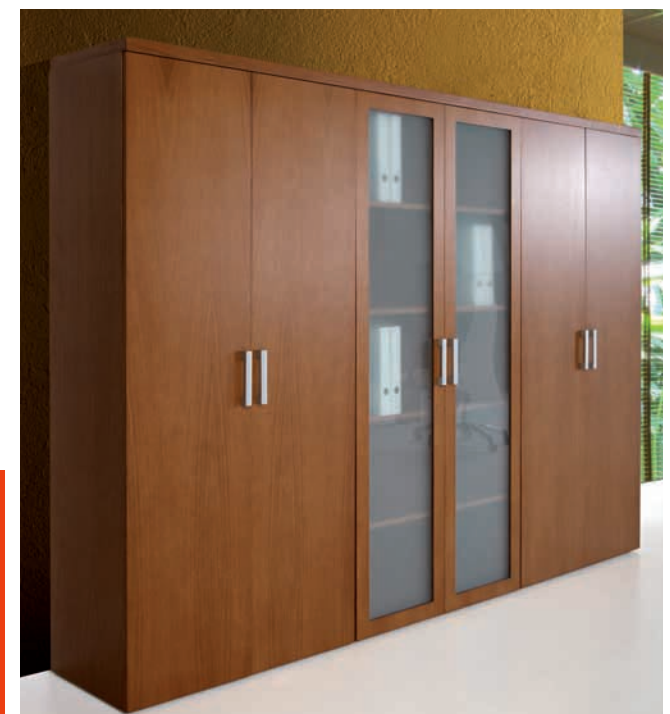

Quality

Charm and quality in your office.
Charme e qualidade no seu escritório.
Encanto y la calidad en su oficina.