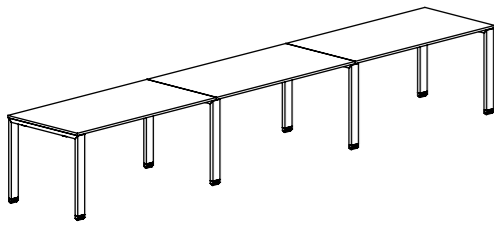

MEASURES
MEDIDAS / DIMENSIONES / MESURES

BETTER **+**

TRIPLE DESK
SECRETÁRIA TRIPLA
MESA TRIPLE
TRIPLE BUREAU

3600/4200/4800/5400/6000 x 600 x 740
3600/4200/4800/5400/6000 x 800 x 740