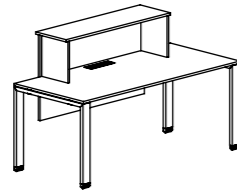

RECEPTION COUNTER
BALCÃO
RECEPCIÓN
RECEPTION

1200/1400/1600/1800/2000 x 800 x 1100

BETTER **I** **+**